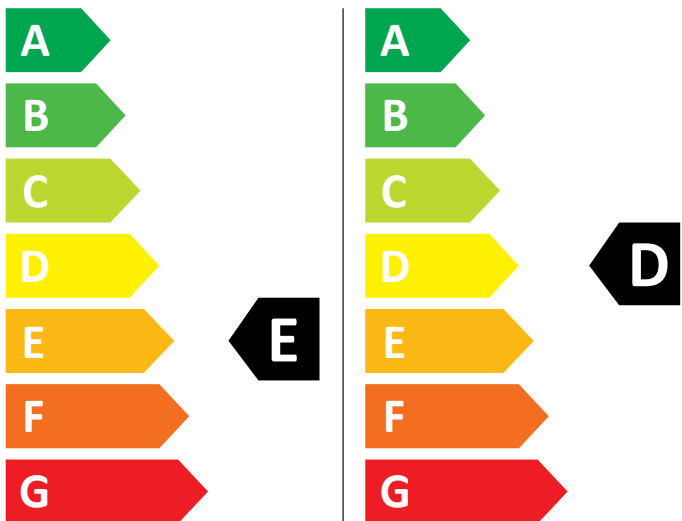

ENERG

WHIRLPOOL

BI WDWG 751482 EU N

324 kWh / 100

69 kWh / 100

5,0 kg

7,0 kg

66 L