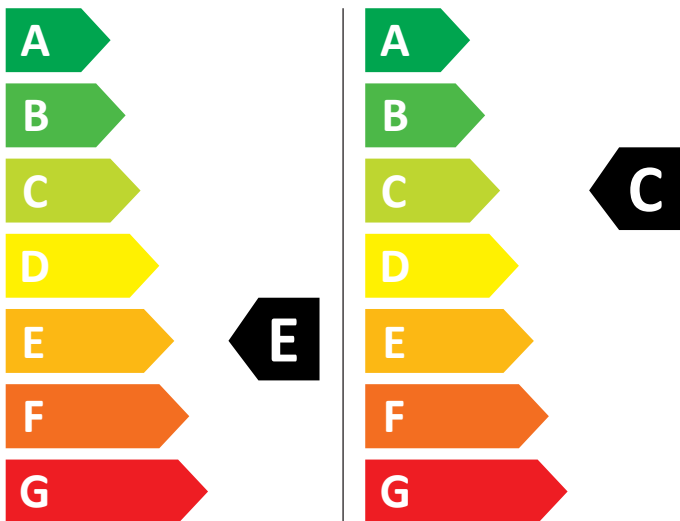

# ENERG

AEG

L7WBG049S 914610205

325 kWh / 100

65 kWh / 100

5,0 kg

9,0 kg

67 L